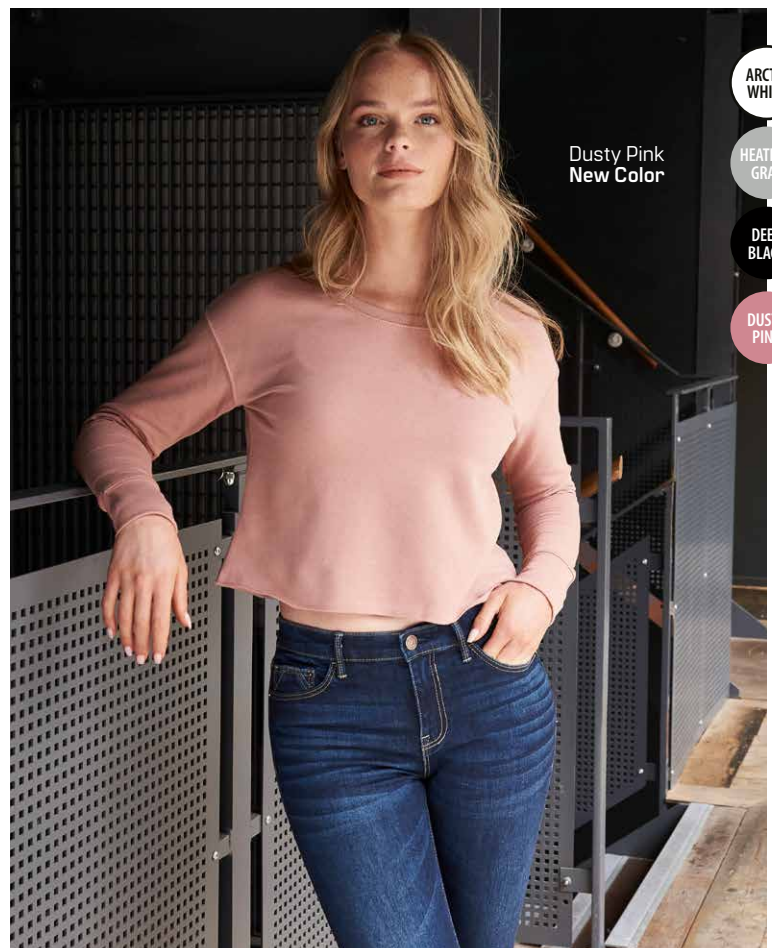

ARCTIC
WHITE

HEATHER
GRAY

DEEP
BLACK

DUSTY
PINK