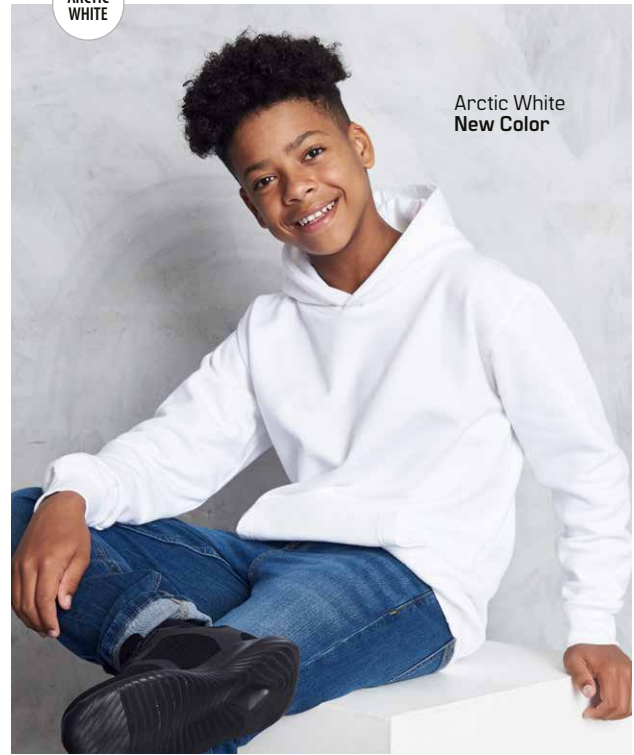

ARCTIC WHITE