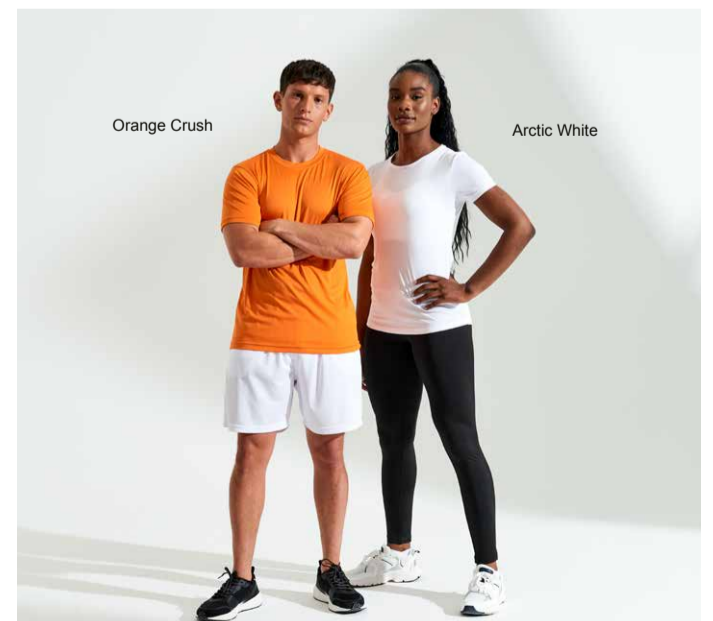

## BEST-SELLING PERFORMANCE WEAR

Arctic White

JCA005 WOMEN'S COOL T

Purple

JCA001 COOL T

Orange Crush

Arctic White

JCA001 COOL T  
JCA005 WOMEN'S COOL T